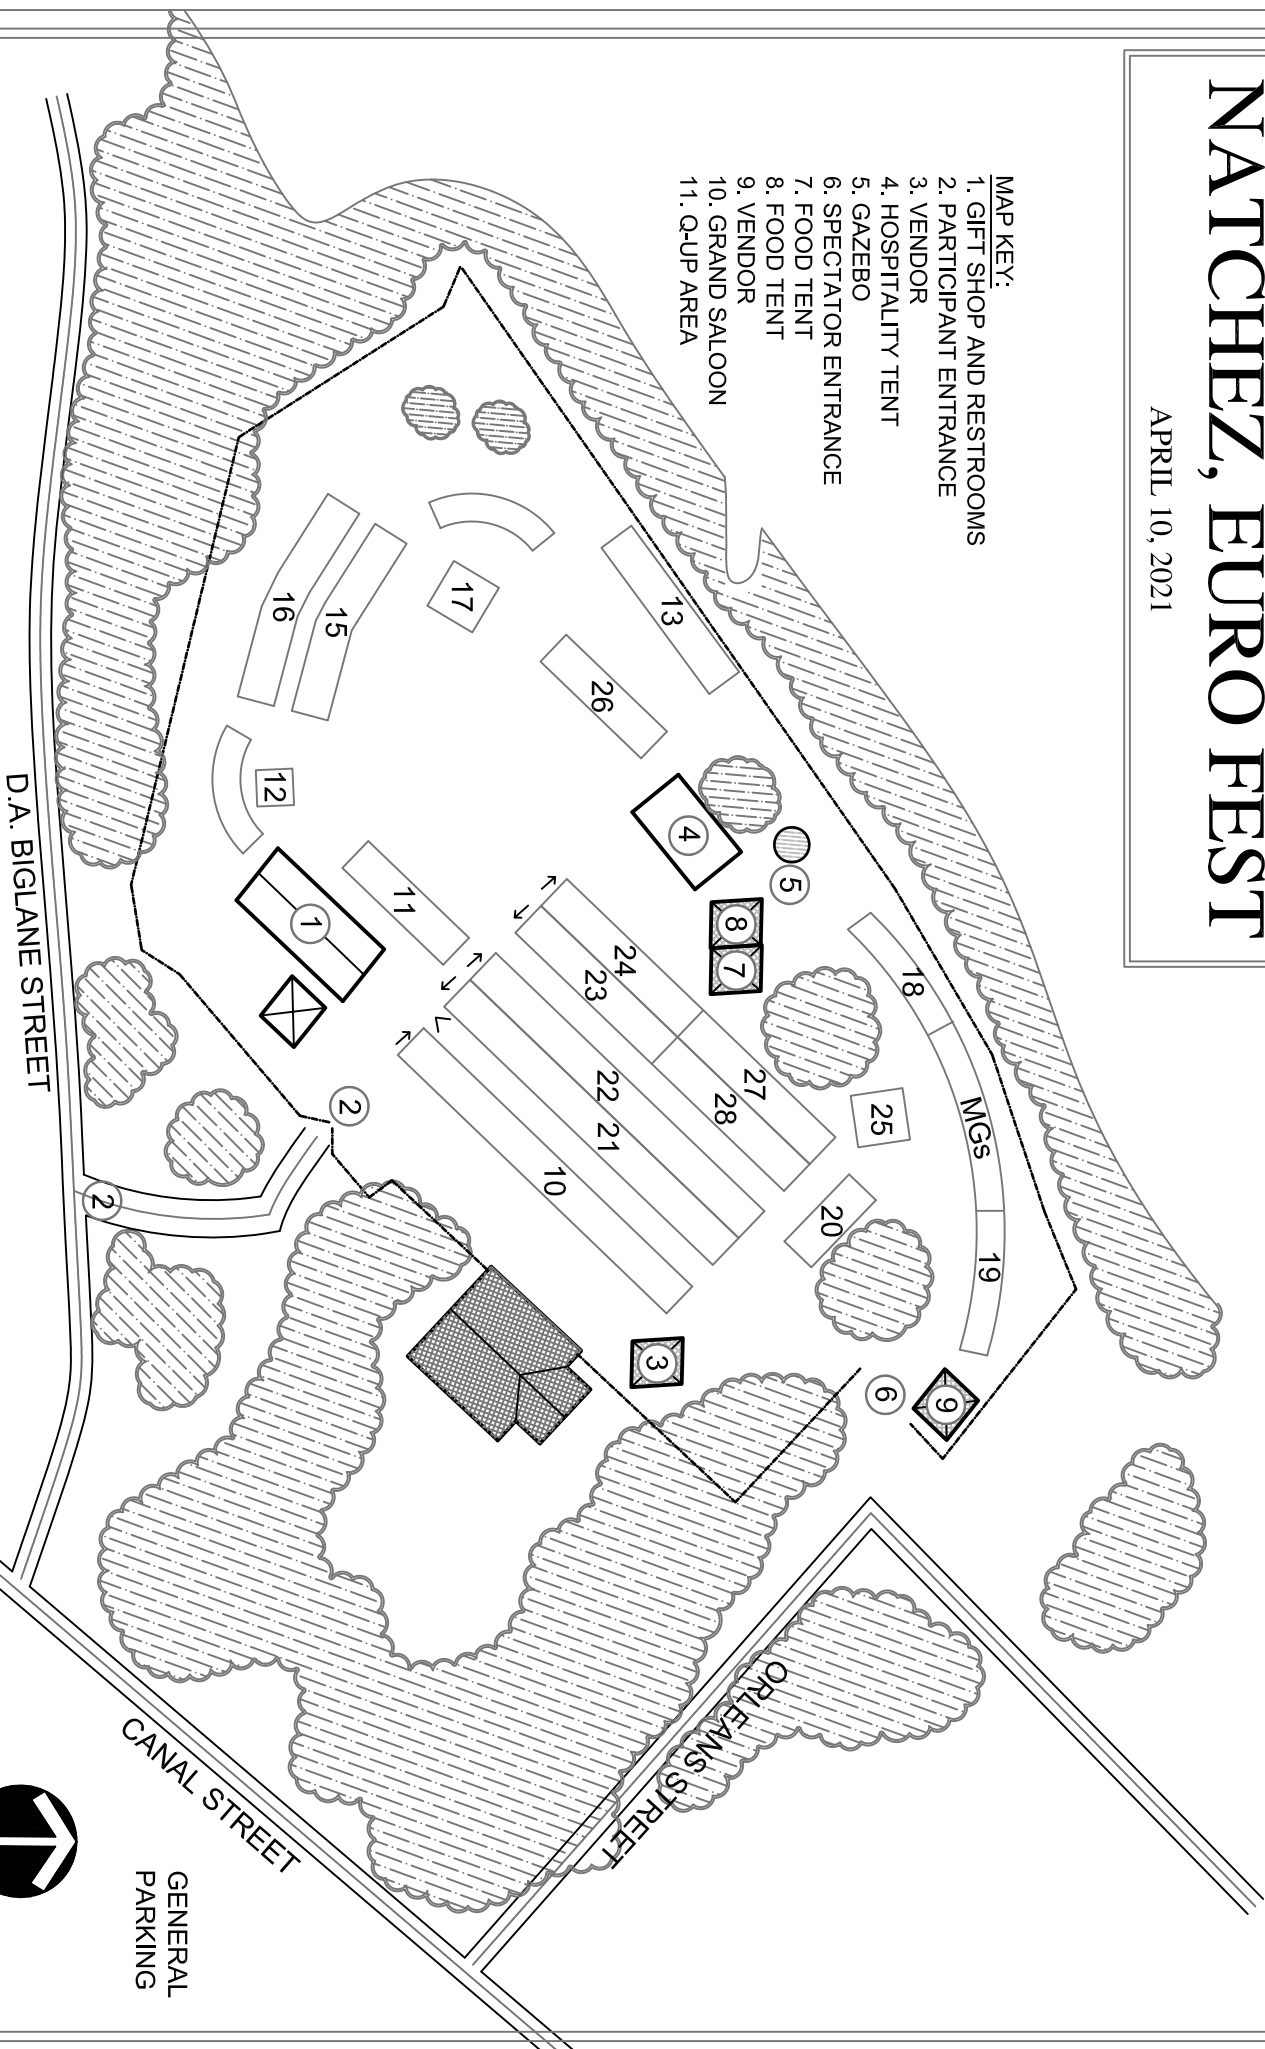

NATCHEZ, EURO FEST

APRIL 10, 2021

MAP KEY:

- 1. GIFT SHOP AND RESTROOMS
- 2. PARTICIPANT ENTRANCE
- 3. VENDOR
- 4. HOSPITALITY TENT
- 5. GAZEBO
- 6. SPECTATOR ENTRANCE
- 7. FOOD TENT
- 8. FOOD TENT
- 9. VENDOR
- 10. GRAND SALOON
- 11. Q.U.P AREA

CAR LOCATION KEY:

- 12. PORSCHE CORRAL
- 13. BMW CORRAL
- 15. GERMAN OPEN
- 16. GERMAN CLOSED
- 17. MERCEDES-BENZ CORRAL
- 18. BRITISH OPEN
- 19. BRITISH CLOSED
- 20. OTHER EUROPEAN
- 21. SPECIAL INTEREST CLOSED
- 22. SPECIAL INTEREST OPEN
- 23. ITALIAN CLOSED
- 24. ITALIAN OPEN
- 25. MOTORCYCLES
- 26. PRESERVATION
- 27. PORSCHE
- 28. PORSCHE 356

NORTH

SCALE: 1"=100'